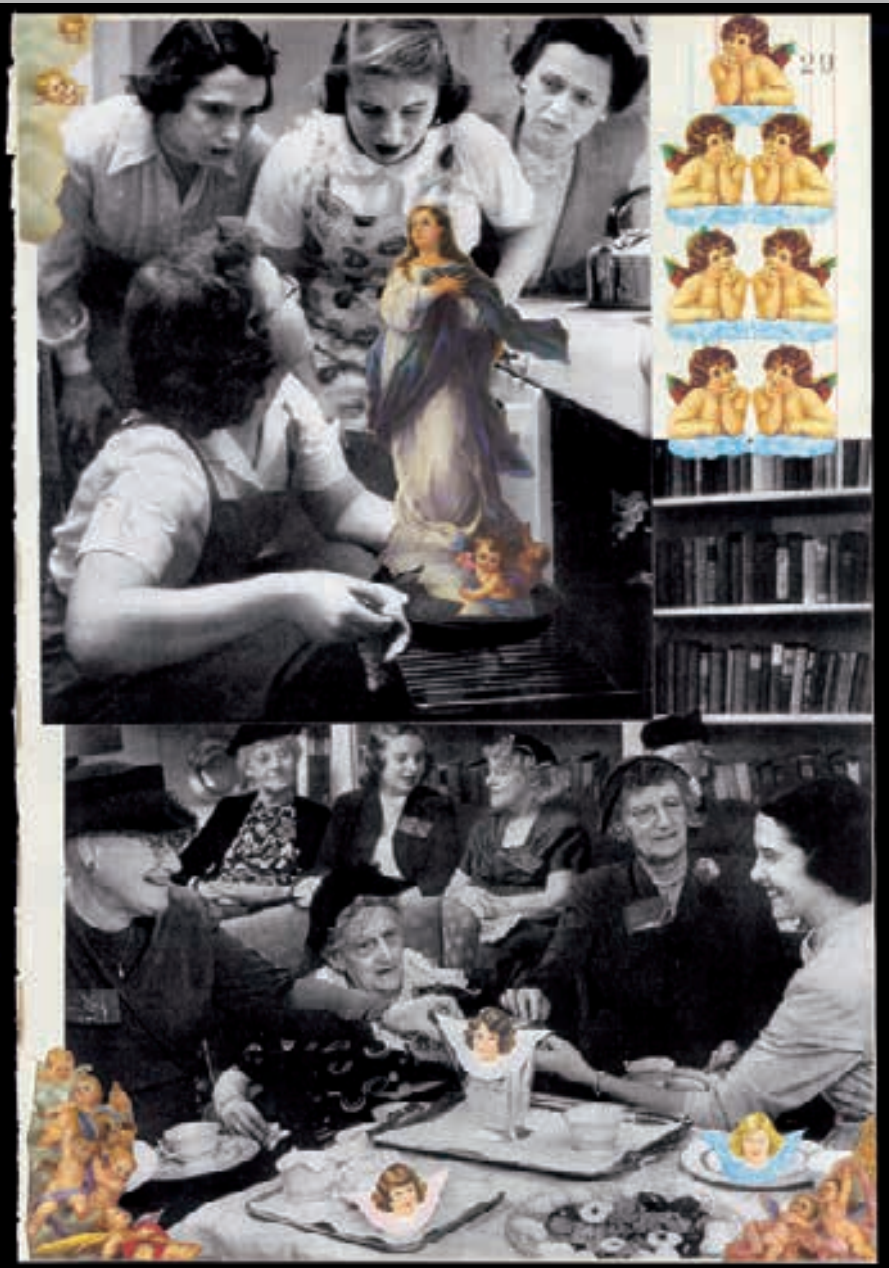

MODERN, ELEGANT, DURABLE, BEAUTIFUL, FUNCTIONAL, JOHN W. BEECHER

MADE IN U.S.A.

MADE IN U.S.A.

See other models in guide to modern interior appointments

271

35

EXPOSICIÓN 1909
PUERBLA
1909
PUERBLA, S.
MADRID